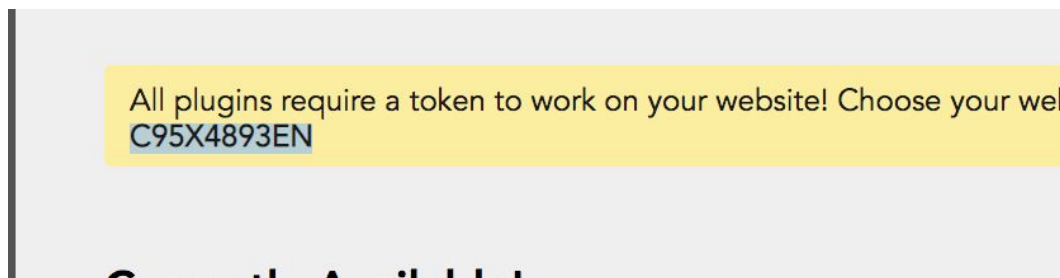

- Choose your website slug (make sure this isn't a URL already in use).
  - Examples: local, services, offerings
- Save changes