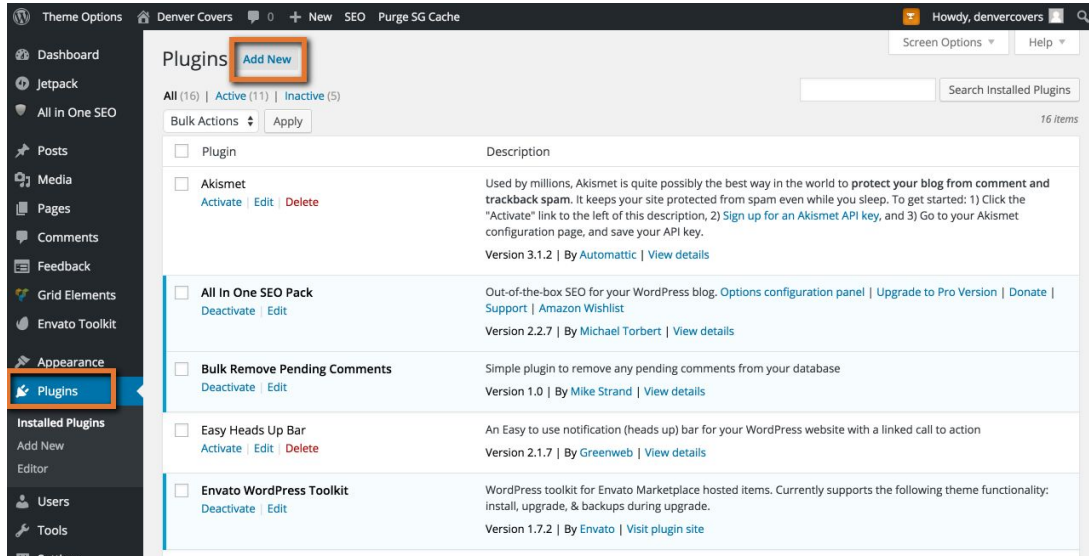

Instructions for installing on wordpress:

- Final steps:
 - a. Log into your wordpress dashboard. Go to *Plugins*. Choose *Add New*

- b. Search for 'Local Geo Search'

- Install
- Activate.

 - c. On the left-hand side of your dashboard find *Local Geo Search*
 - Paste your website token.
 - To find your token:
 - Log onto the [Geo Search Dashboard](#)
 - Go to Download Plugin
 - Select the correct website from the dropdown

-
- Copy the website token

- Choose your website slug (make sure this isn't a URL already in use).
 - Examples: local, services, offerings
- Save changes

- Check the theme setting options if you are experiencing the issues mentioned.