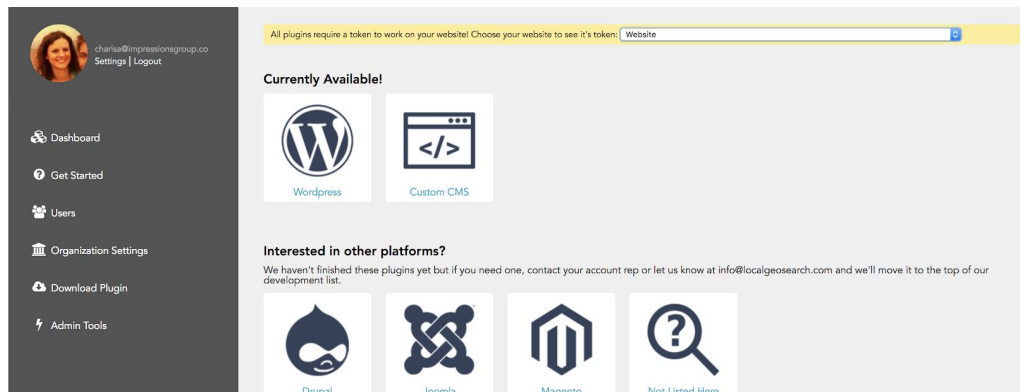

Instructions for installing on wordpress:

- Final steps:
 - a. Log into your wordpress dashboard. Go to *Plugins*. Choose *Add New*

- b. Search for 'Local Geo Search'

- Install
- Activate.

 - c. On the left-hand side of your dashboard find *Local Geo Search*
 - Paste your website token.
 - To find your token:
 - Log onto the [Geo Search Dashboard](#)
 - Go to Download Plugin
 - Select the correct website from the dropdown

-
- Copy the website token

- Choose your website slug (make sure this isn't a URL already in use).
 - Examples: local, services, offerings
- Save changes

- Check the theme setting options if you are experiencing the issues mentioned.