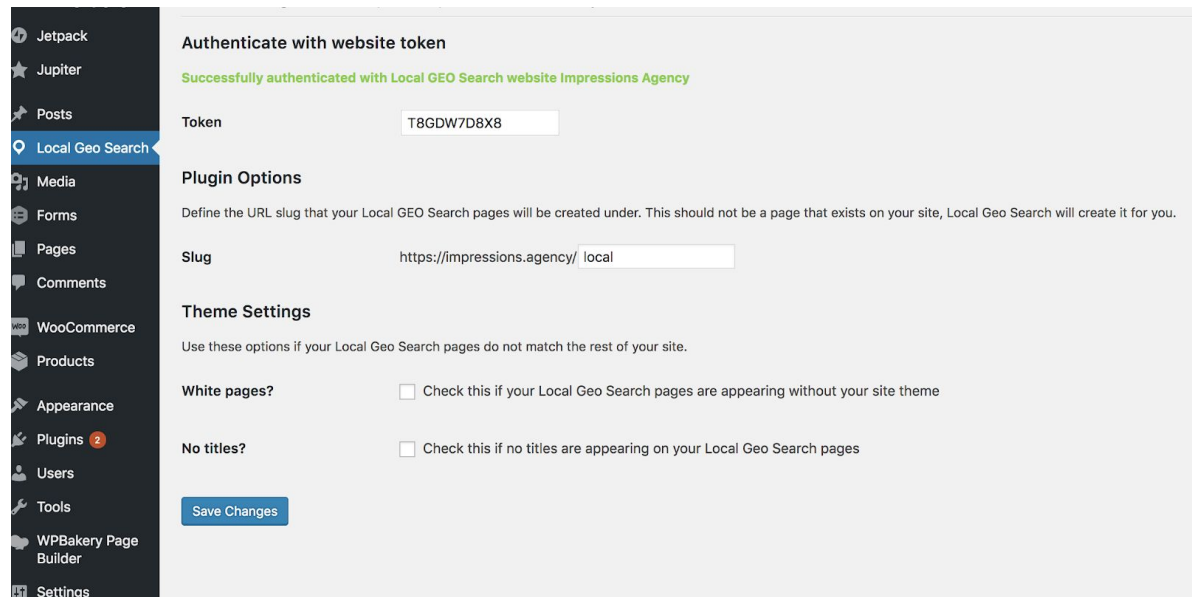

Instructions for installing on wordpress:

- Final steps:
 - a. Log into your wordpress dashboard. Go to *Plugins*. Choose *Add New*

- b. Search for 'Local Geo Search'

- Install
- Activate.

 - c. On the left-hand side of your dashboard find *Local Geo Search*
 - Paste your website token.
 - To find your token:
 - Log onto the [Geo Search Dashboard](#)
 - Go to Download Plugin
 - Select the correct website from the dropdown

-
- Copy the website token

- Choose your website slug (make sure this isn't a URL already in use).
 - Examples: local, services, offerings
- Save changes

- Check the theme setting options if you are experiencing the issues mentioned.