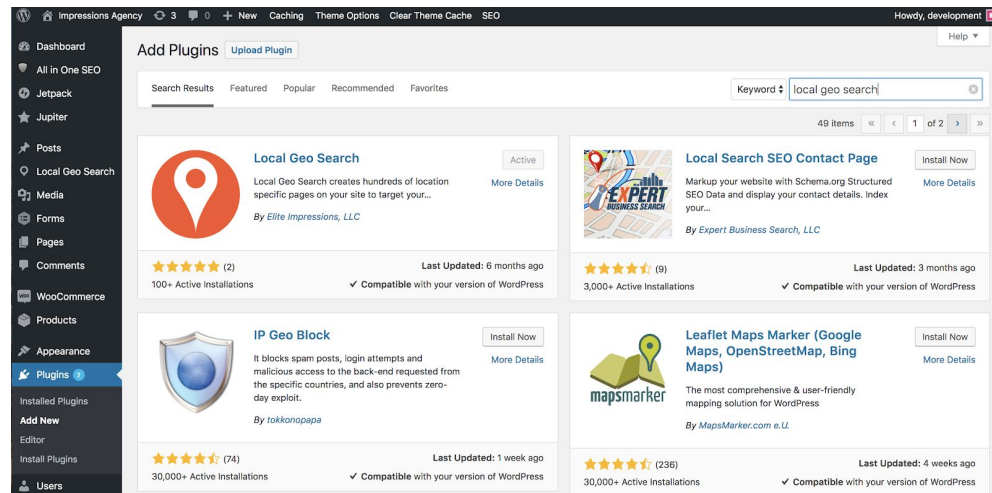

Instructions for installing on wordpress:

- Final steps:
 - a. Log into your wordpress dashboard. Go to *Plugins*. Choose *Add New*

- b. Search for 'Local Geo Search'

- Install
- Activate.

 - c. On the left-hand side of your dashboard find *Local Geo Search*
 - Paste your website token.
 - To find your token:
 - Log onto the [Geo Search Dashboard](#)
 - Go to Download Plugin
 - Select the correct website from the dropdown

-
- Copy the website token

- Choose your website slug (make sure this isn't a URL already in use).
 - Examples: local, services, offerings
- Save changes

- Check the theme setting options if you are experiencing the issues mentioned.